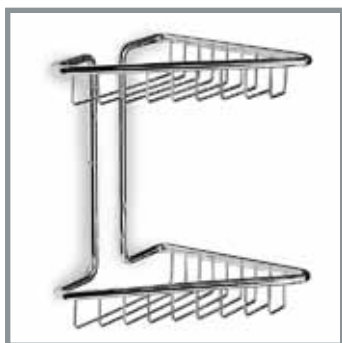

AV09

Angolare Doppio
Double Corner Unit
Element D'angle Double
Eckkorb Zweifach
Angular Doble
Двойной Уголок